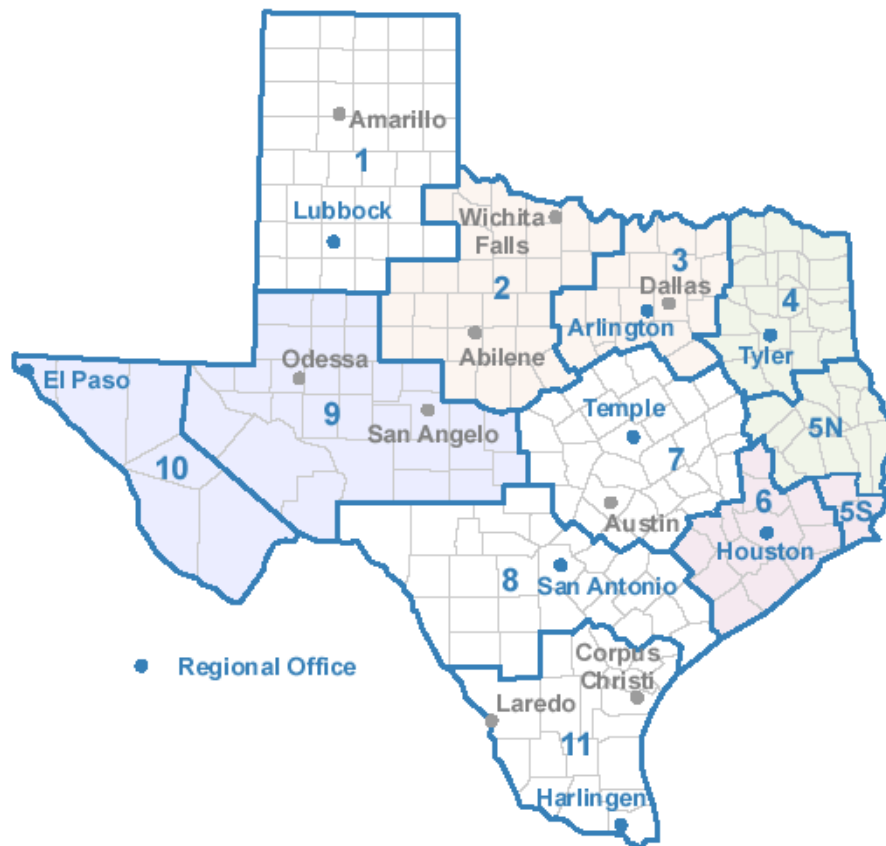

Contact DSHS Social Workers/Case Management Near You

The Texas Department of State Health Services (DSHS) has social workers located throughout the state. Social workers can help you find programs or services that you or your child may be eligible for. Please call the DSHS office in your region and request to speak with social workers for case management. To find your public health region, please find your county on page 2.

List of Counties by Region

Region 1

Armstrong
Bailey
Briscoe
Borden
Carson
Castro
Childress
Cochran
Collingsworth
Crosby
Dallam
Dawson
Deaf Smith
Dickens
Donley
Floyd
Gaines
Garza
Gray
Hale
Hall
Hansford
Hartley
Hemphill
Hockley
Hutchinson
King
Lamb
Lipscomb
Lubbock
Lynn
Moore
Motley
Ochiltree
Oldham
Parmer
Potter
Randall
Roberts
Sherman
Swisher
Terry
Wheeler
Yoakum