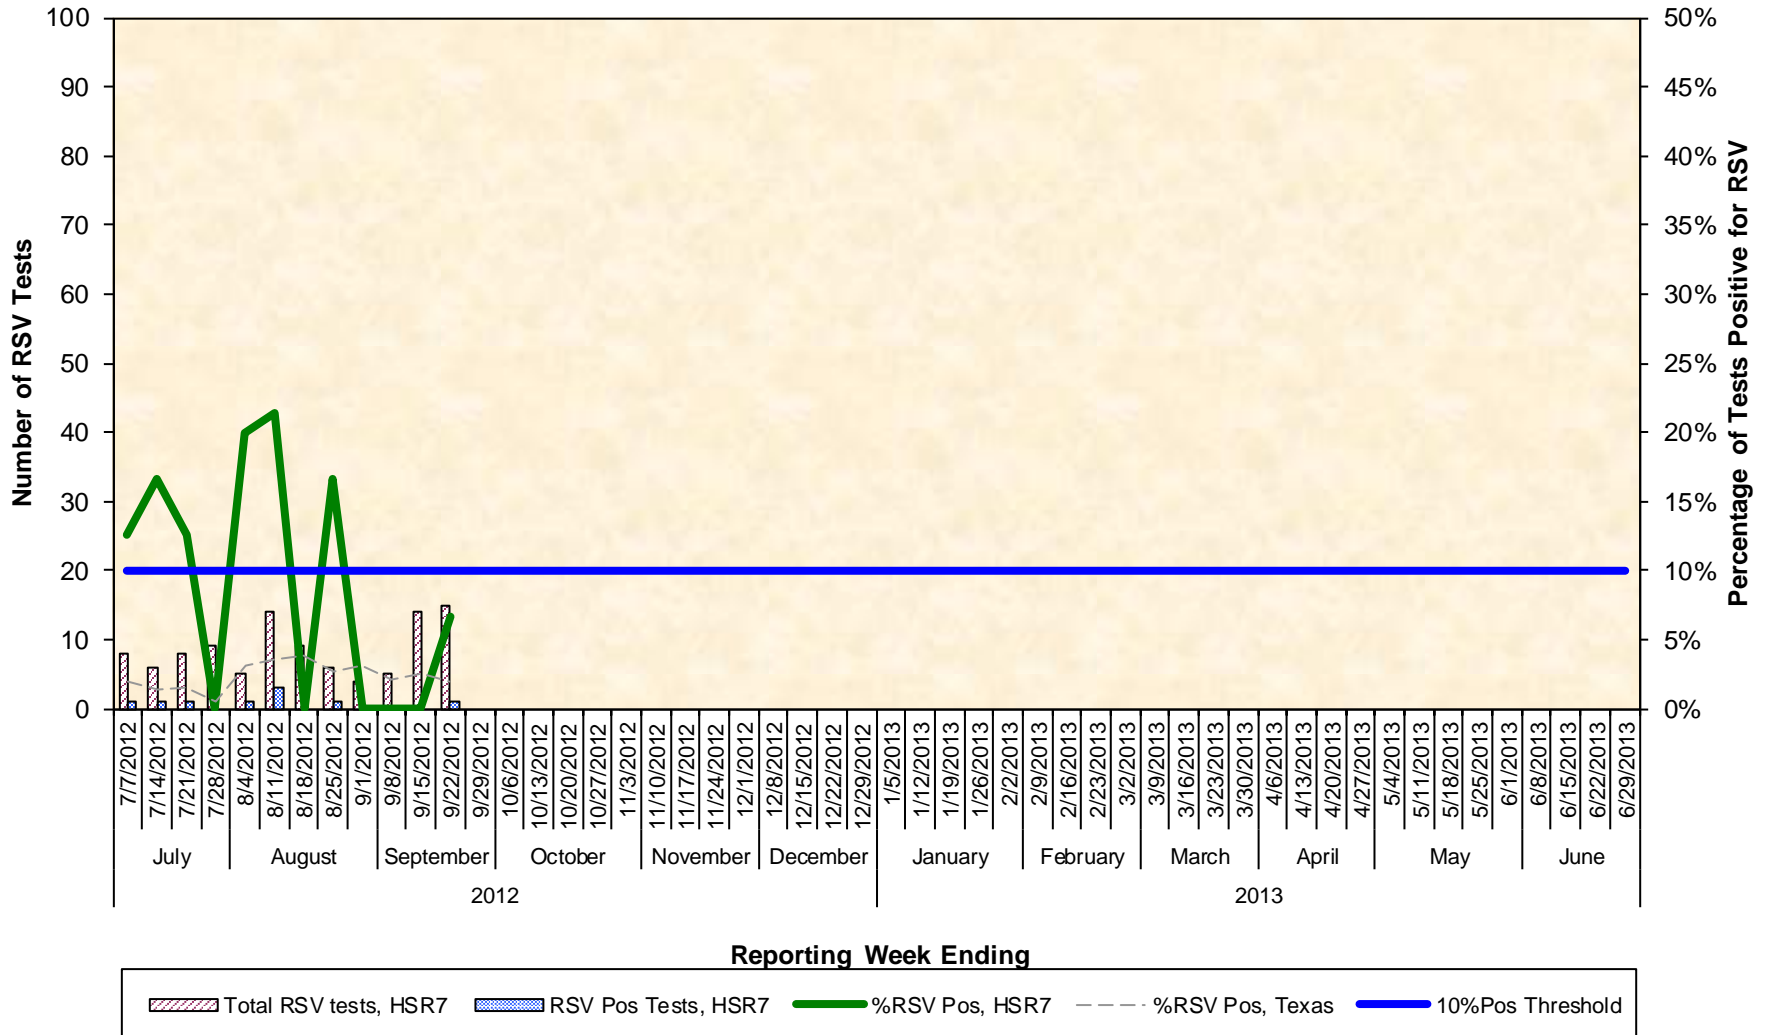

Number and Percentage of Antigen Tests Positive for Respiratory Syncytial Virus (RSV) Health Service Region 7 (Central Texas) 2012–2013 Season