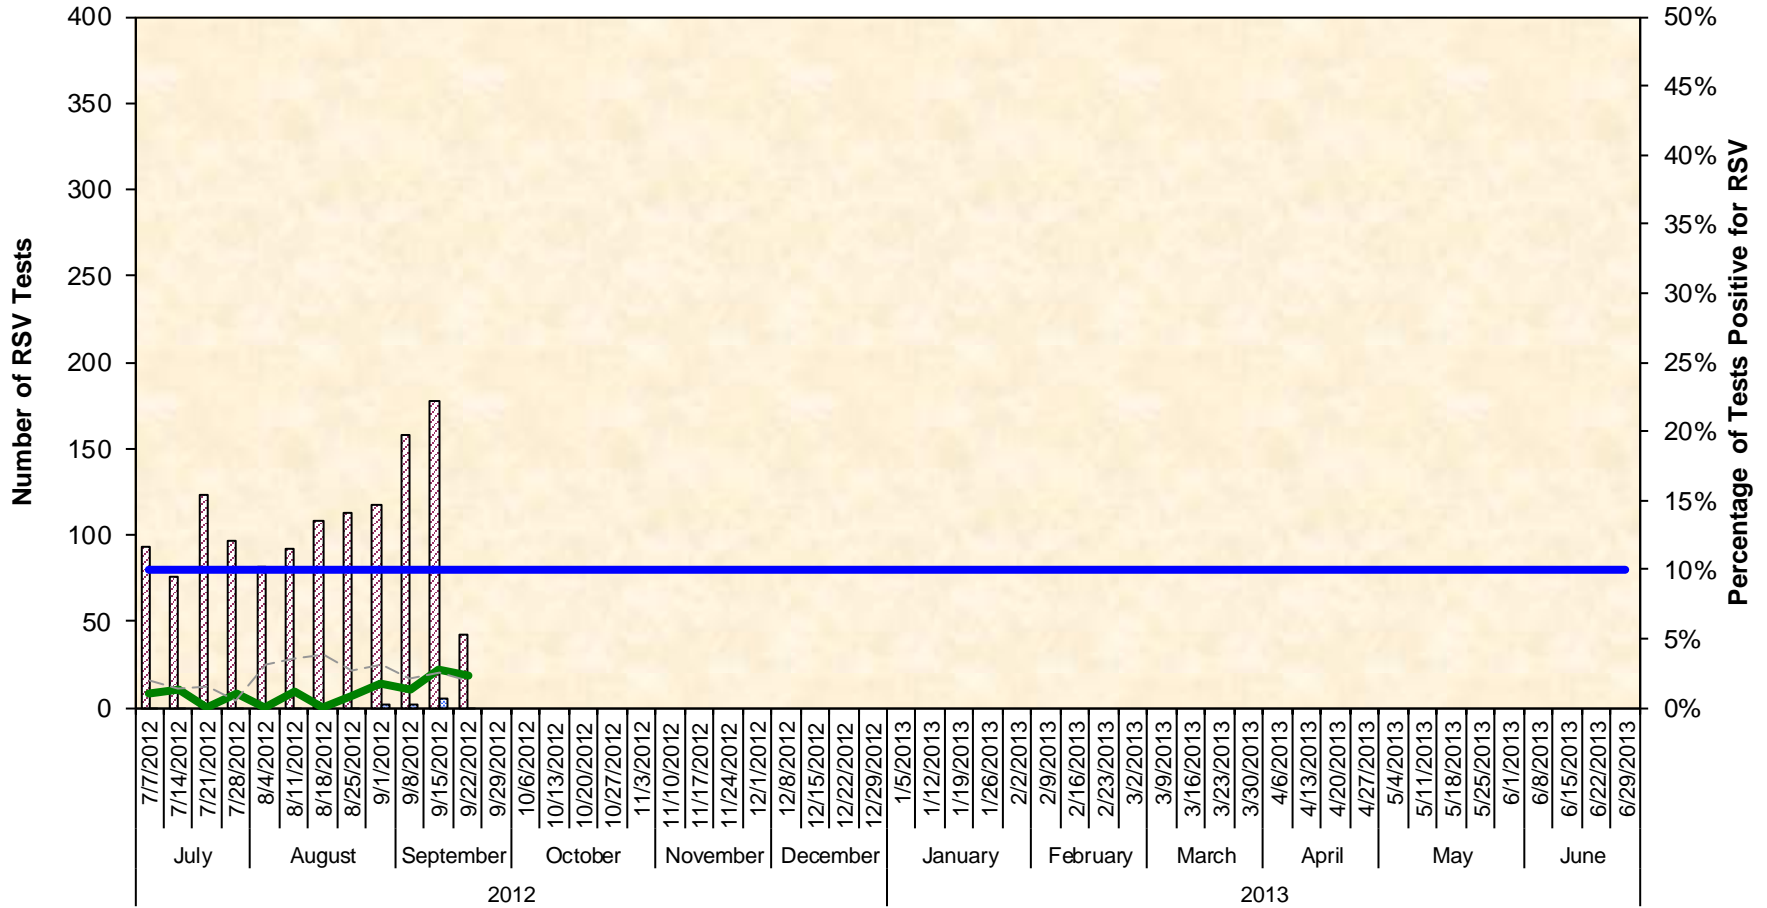

Number and Percentage of Antigen Tests Positive for Respiratory Syncytial Virus (RSV) Health Service Region 3 (DFW Metroplex) 2012–2013 Season

Reporting Week Ending

Total RSV tests, HSR3
 RSV Pos Tests, HSR3
 %RSV Pos, HSR3
 %RSV Pos, Texas
 10%Pos Threshold