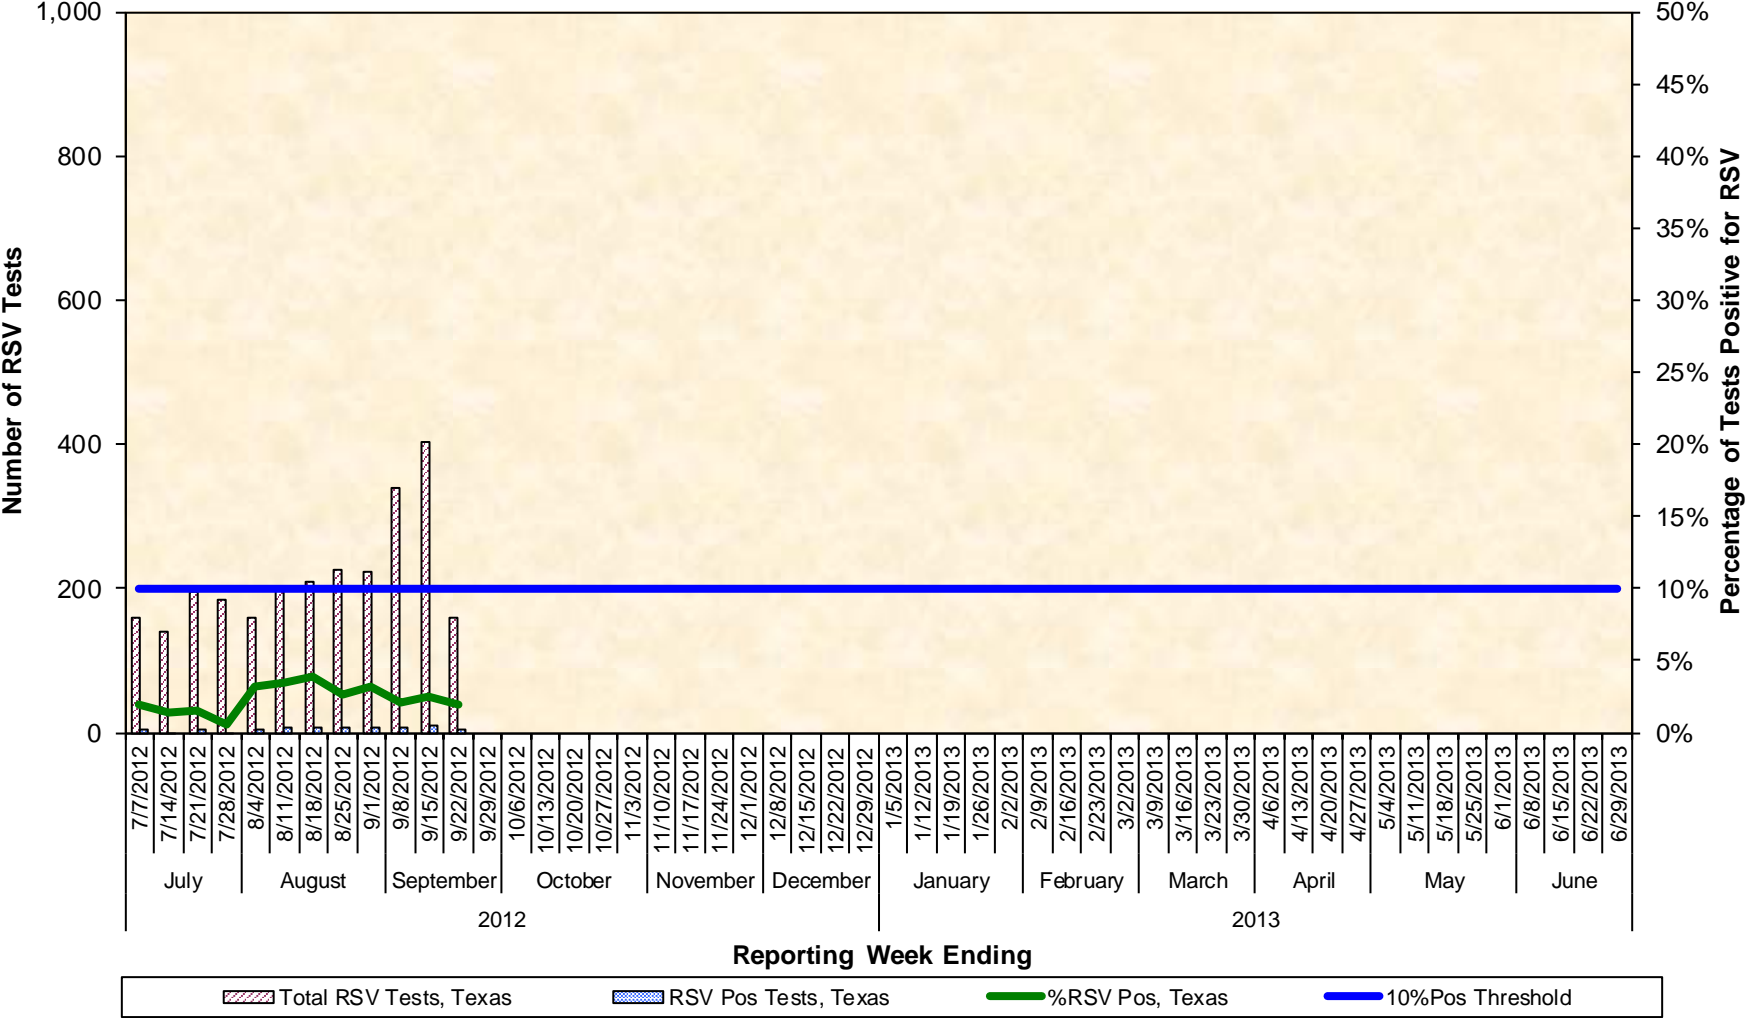

## Number and Percentage of Antigen Tests Positive for Respiratory Syncytial Virus (RSV) All Texas Sites, 2012–2013 Season

The start of RSV season is the first of two consecutive weeks with  $\geq 10\%$  of tests positive, and the end is the last of two consecutive weeks with  $\geq 10\%$  of tests positive.