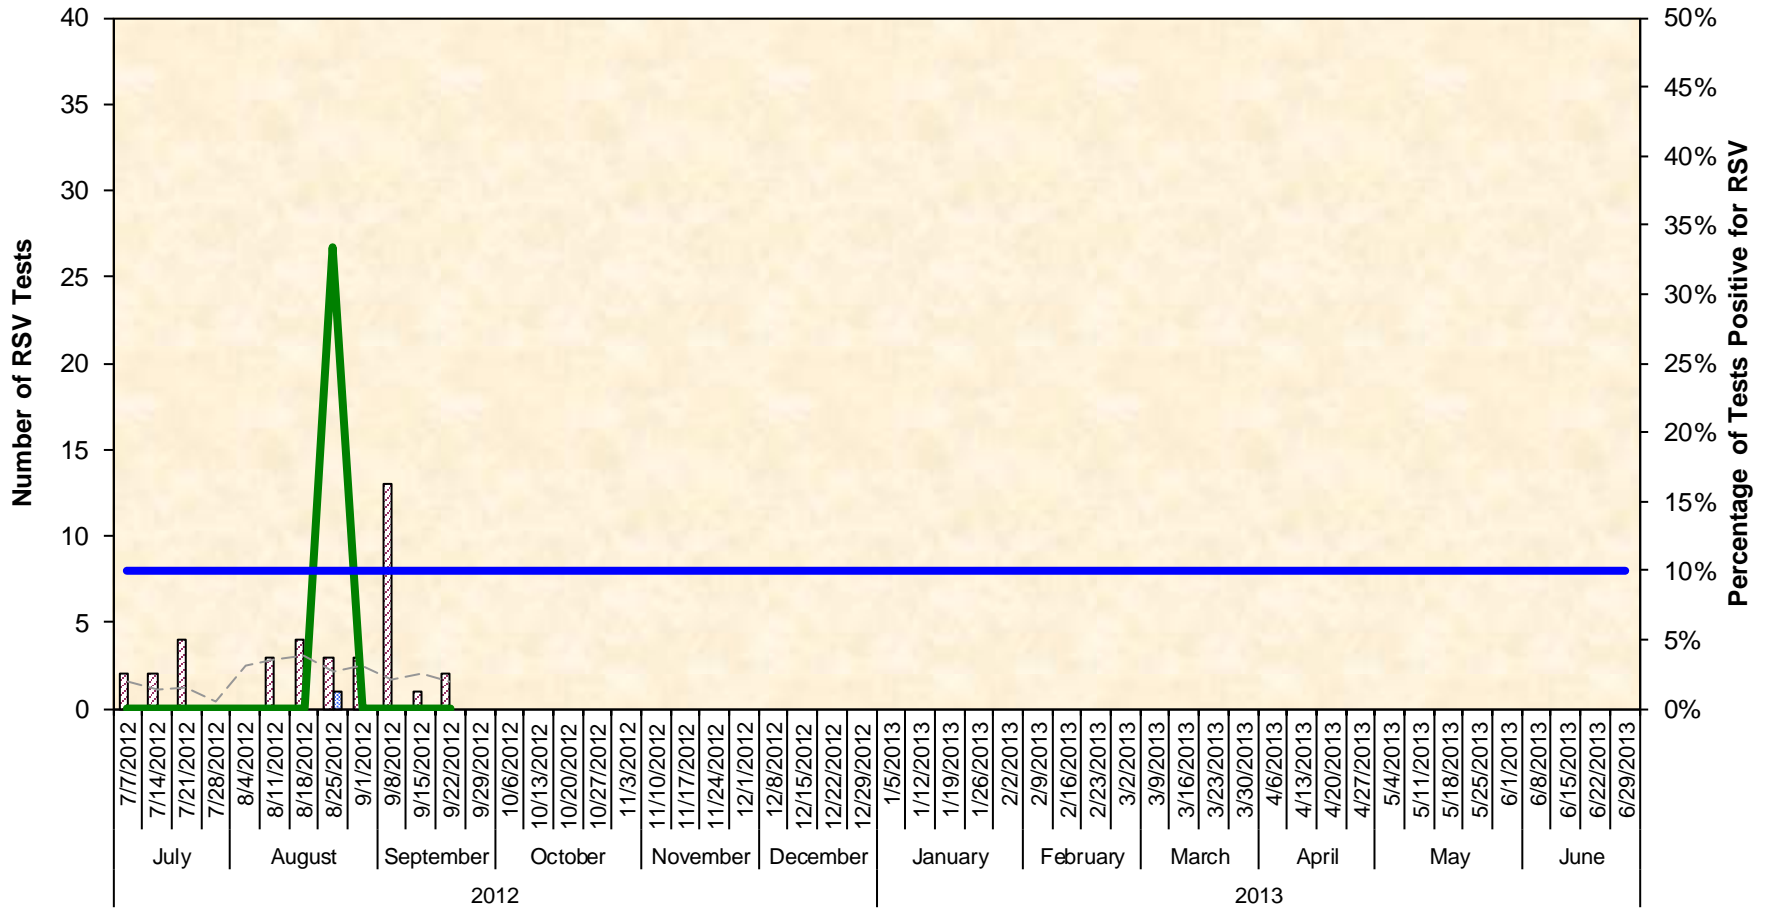

Number and Percentage of Antigen Tests Positive for Respiratory Syncytial Virus (RSV) Health Service Region 4 (Upper East Texas) 2012–2013 Season