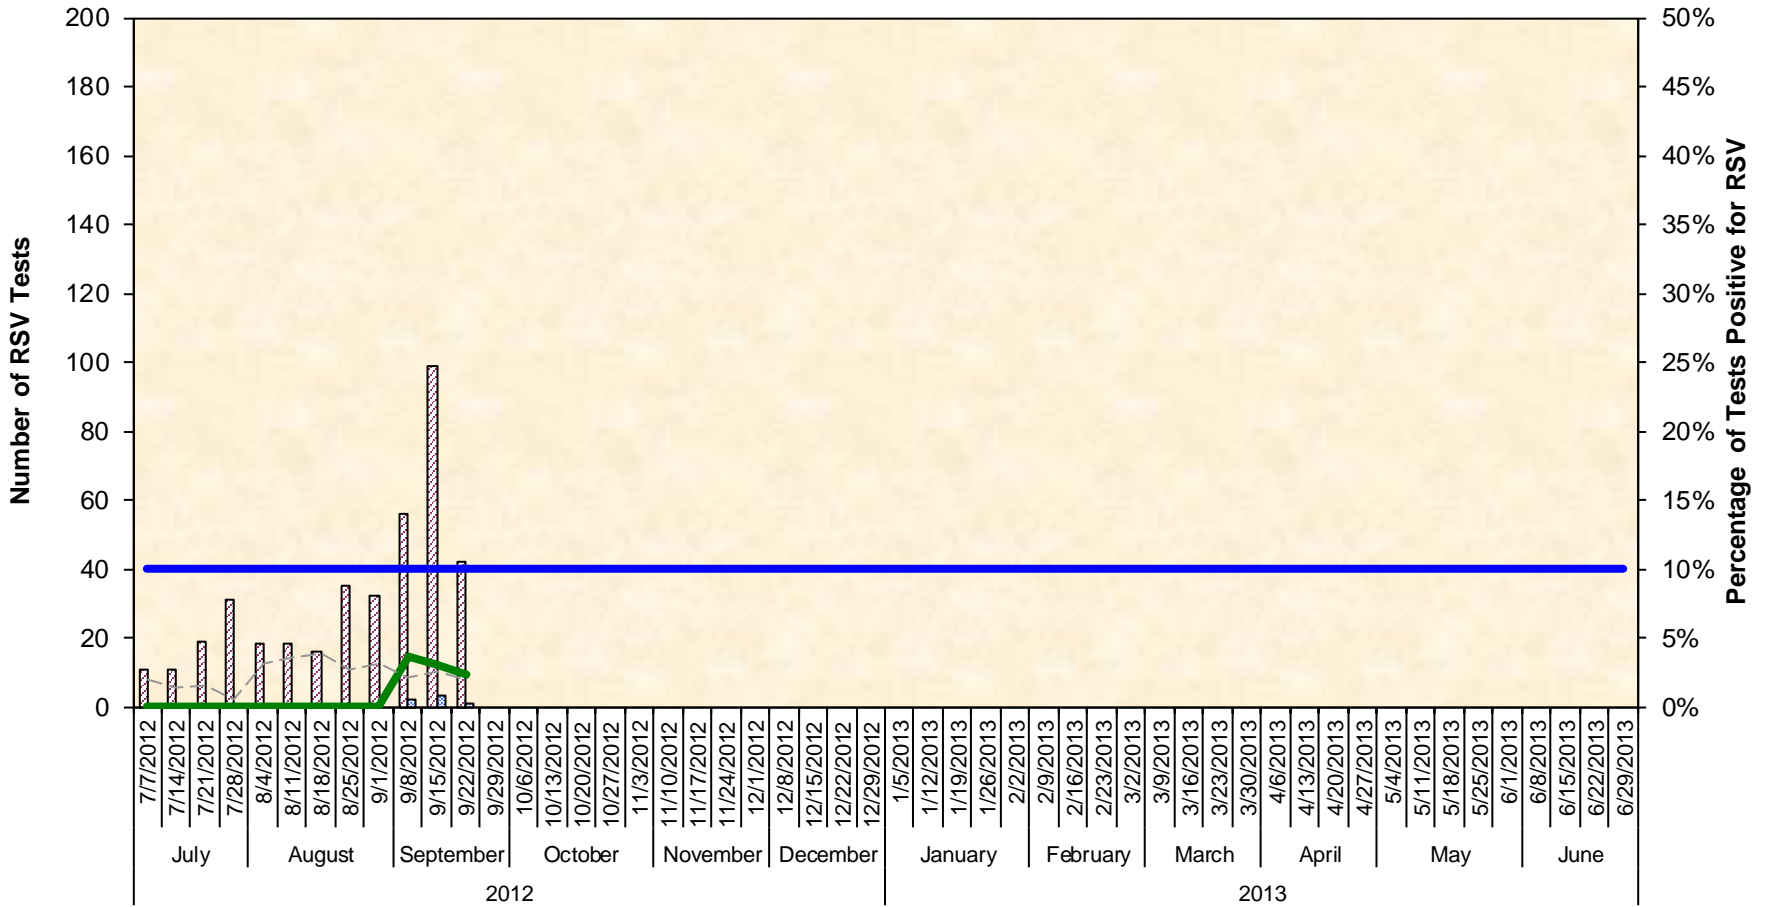

Number and Percentage of Antigen Tests Positive for Respiratory Syncytial Virus (RSV) Health Service Region 8 (Upper South Texas) 2012–2013 Season