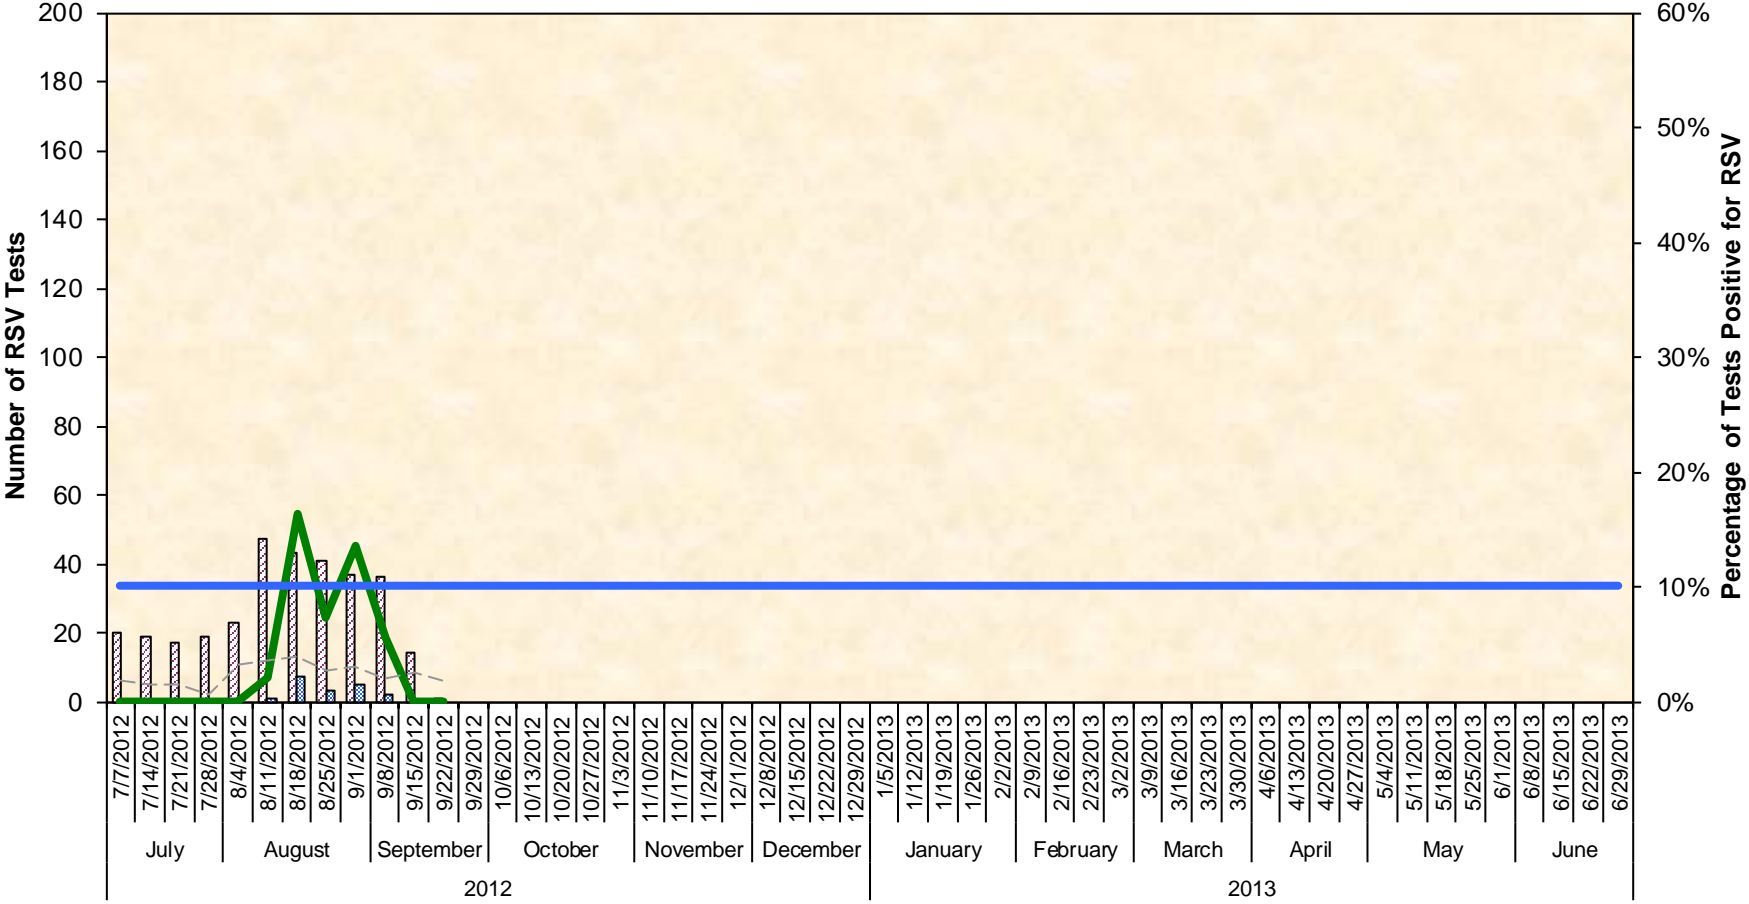

**Number and Percentage of Antigen Tests Positive for Respiratory Syncytial Virus (RSV)
Health Service Region 6 (Gulf Coast/Houston)
2012–2013 Season**

Total RSV tests, HSR6
 RSV Pos Tests, HSR6
 %RSV Pos, HSR6
 %RSV Pos, Texas
 10%Pos Threshold