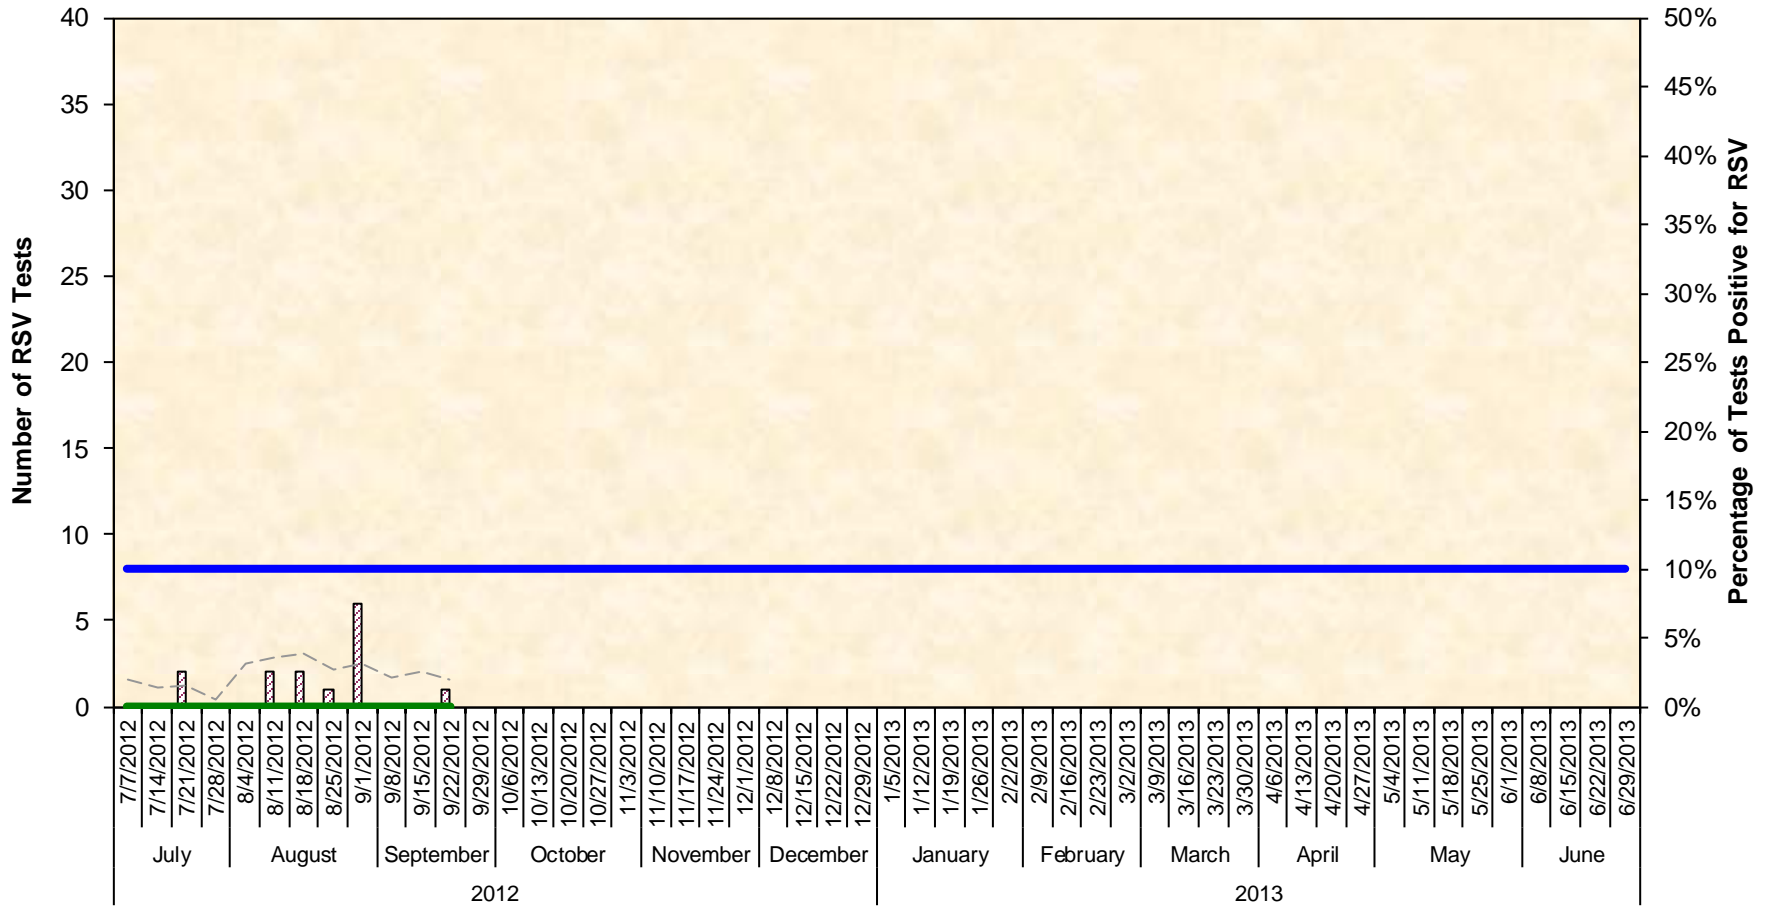

Number and Percentage of Antigen Tests Positive for Respiratory Syncytial Virus (RSV) Health Service Region 10 (Upper Rio Grande/EI Paso) 2012–2013 Season