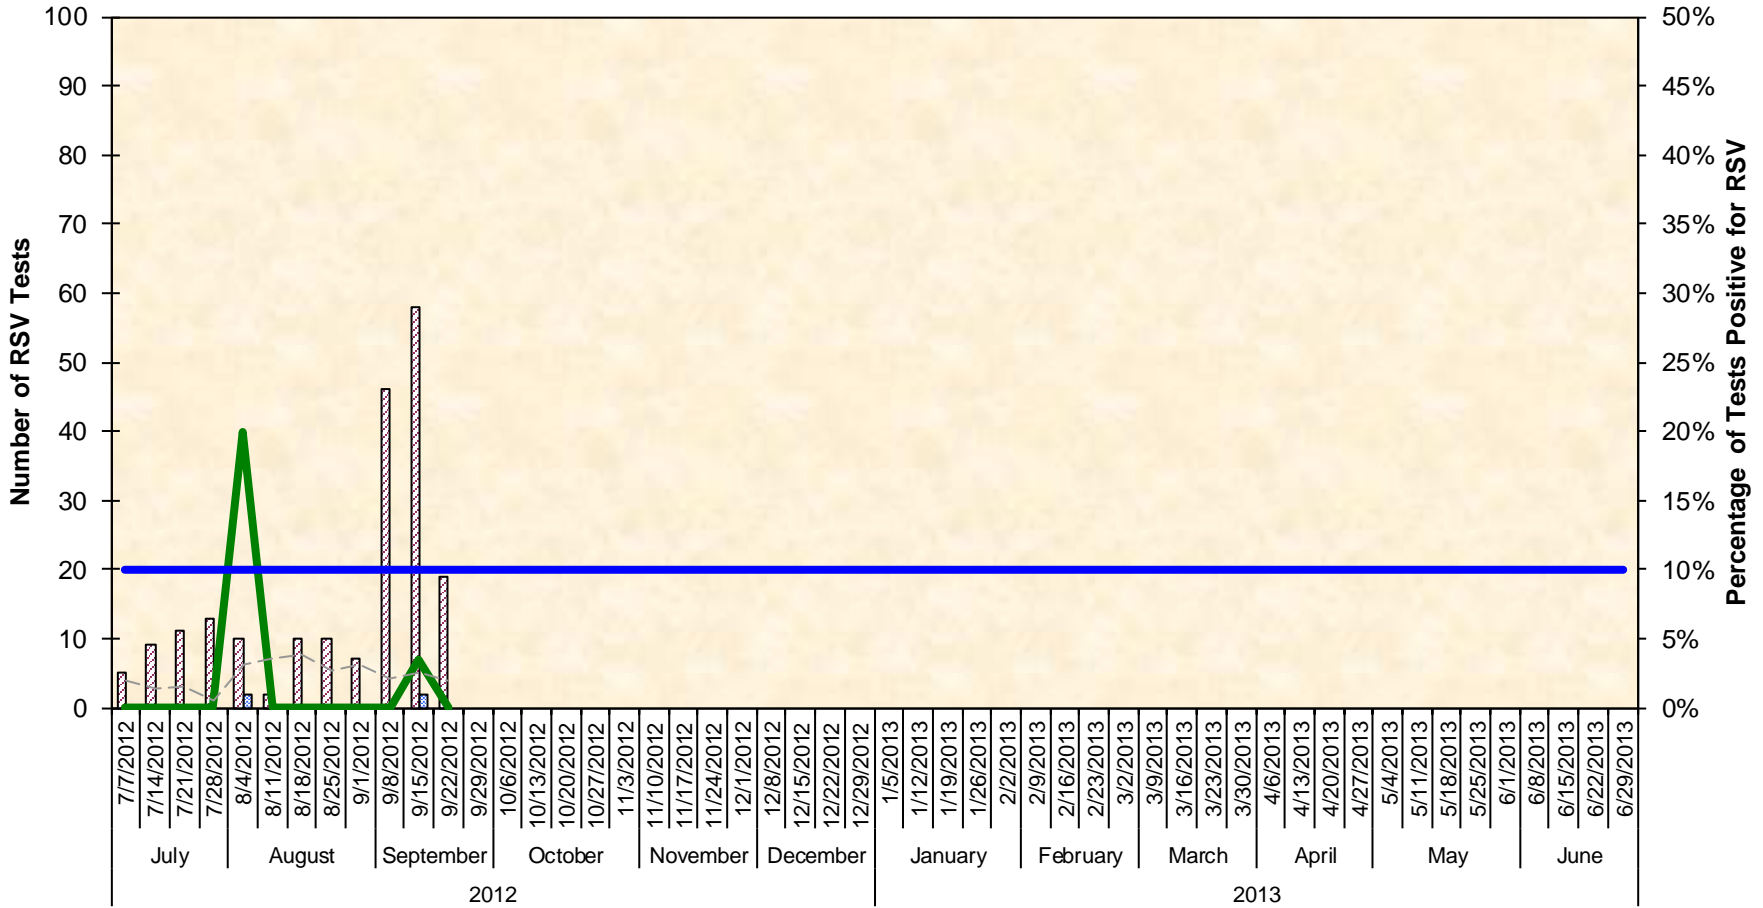

Number and Percentage of Antigen Tests Positive for Respiratory Syncytial Virus (RSV) Health Service Region 1 (High Plains/Panhandle) 2012–2013 Season