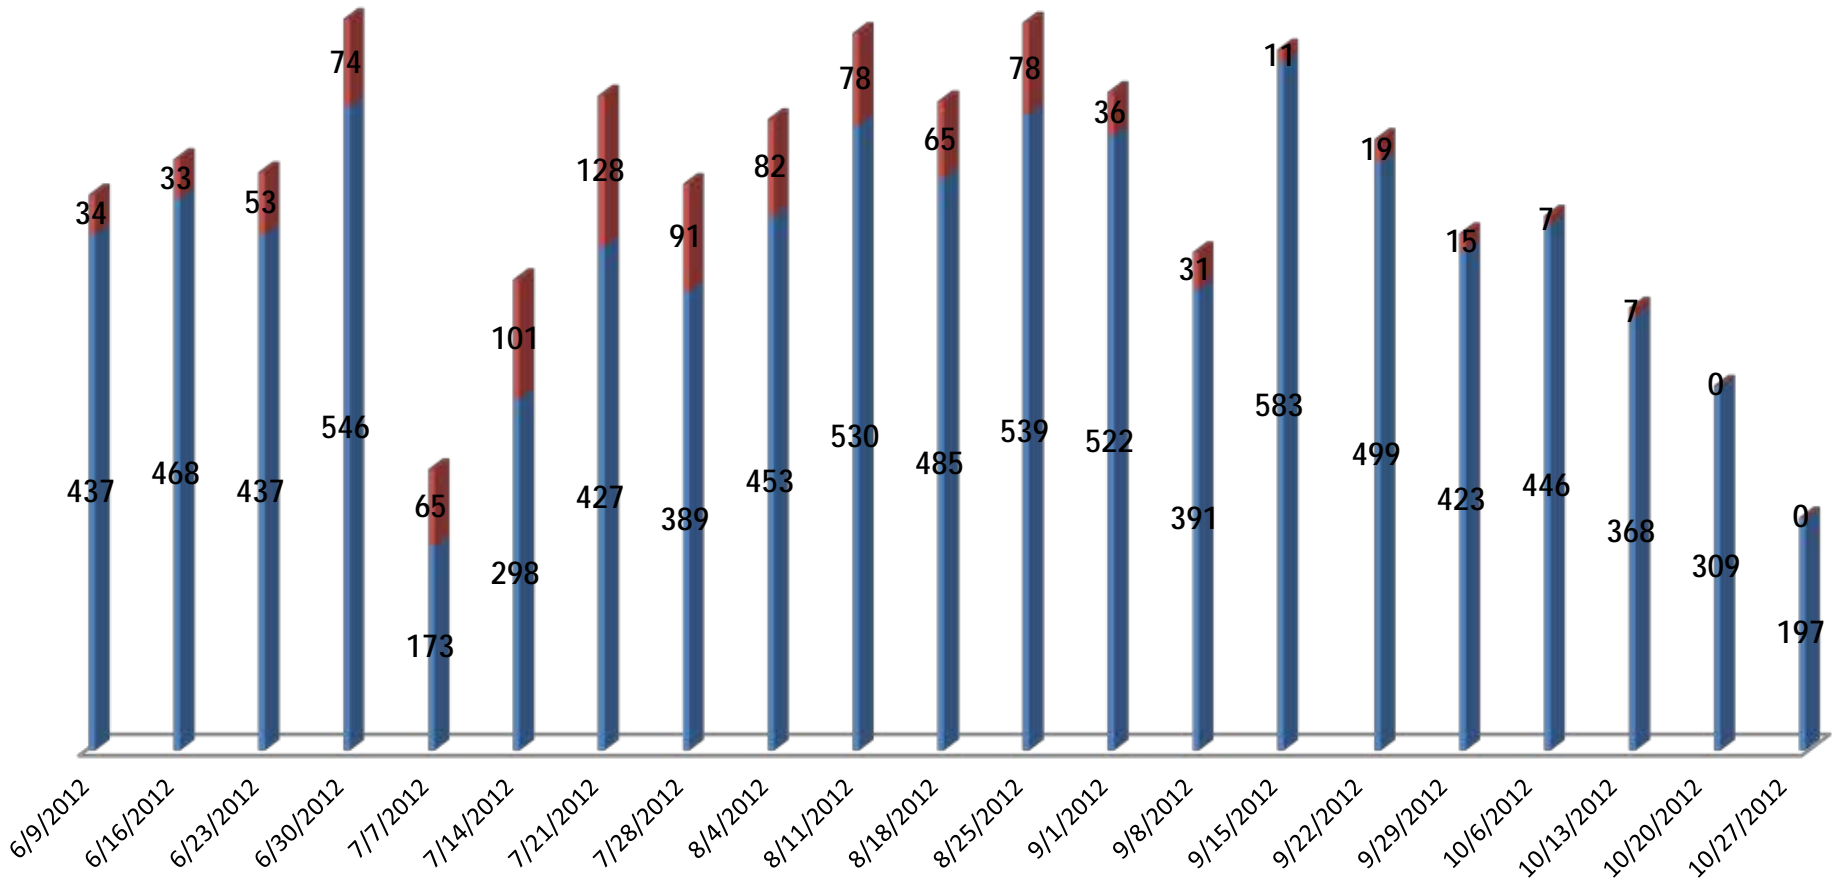

# West Nile Response

2012

# Positive Pools - Consolidated Lab Data

■ Negative Pools ■ Positive Pools