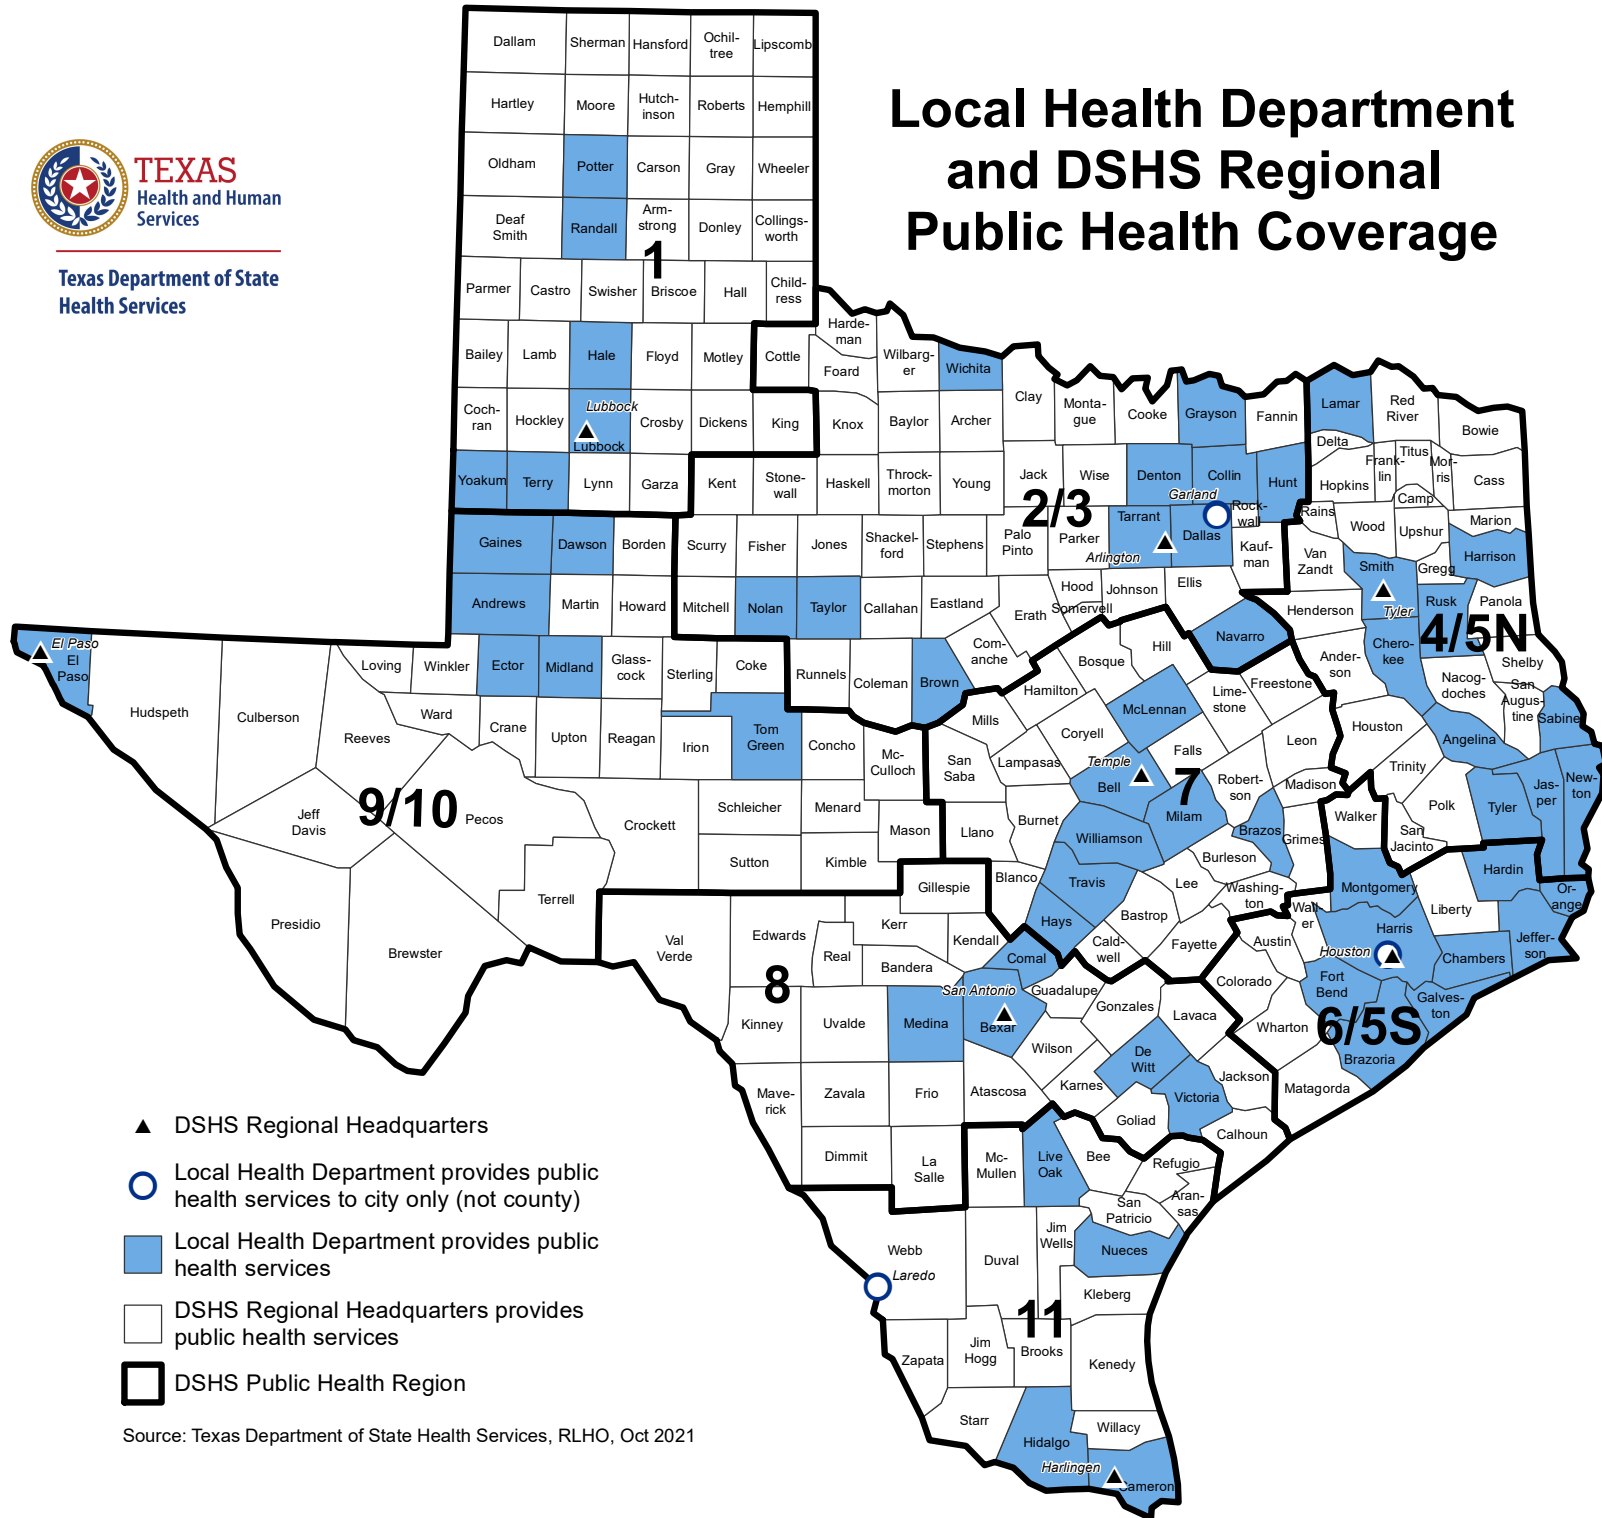

Texas Department of State Health Services

# Local Health Department and DSHS Regional Public Health Coverage

- ▲ DSHS Regional Headquarters
- Local Health Department provides public health services to city only (not county)
- Local Health Department provides public health services
- DSHS Regional Headquarters provides public health services
- ▭ DSHS Public Health Region

Source: Texas Department of State Health Services, RLHO, Oct 2021