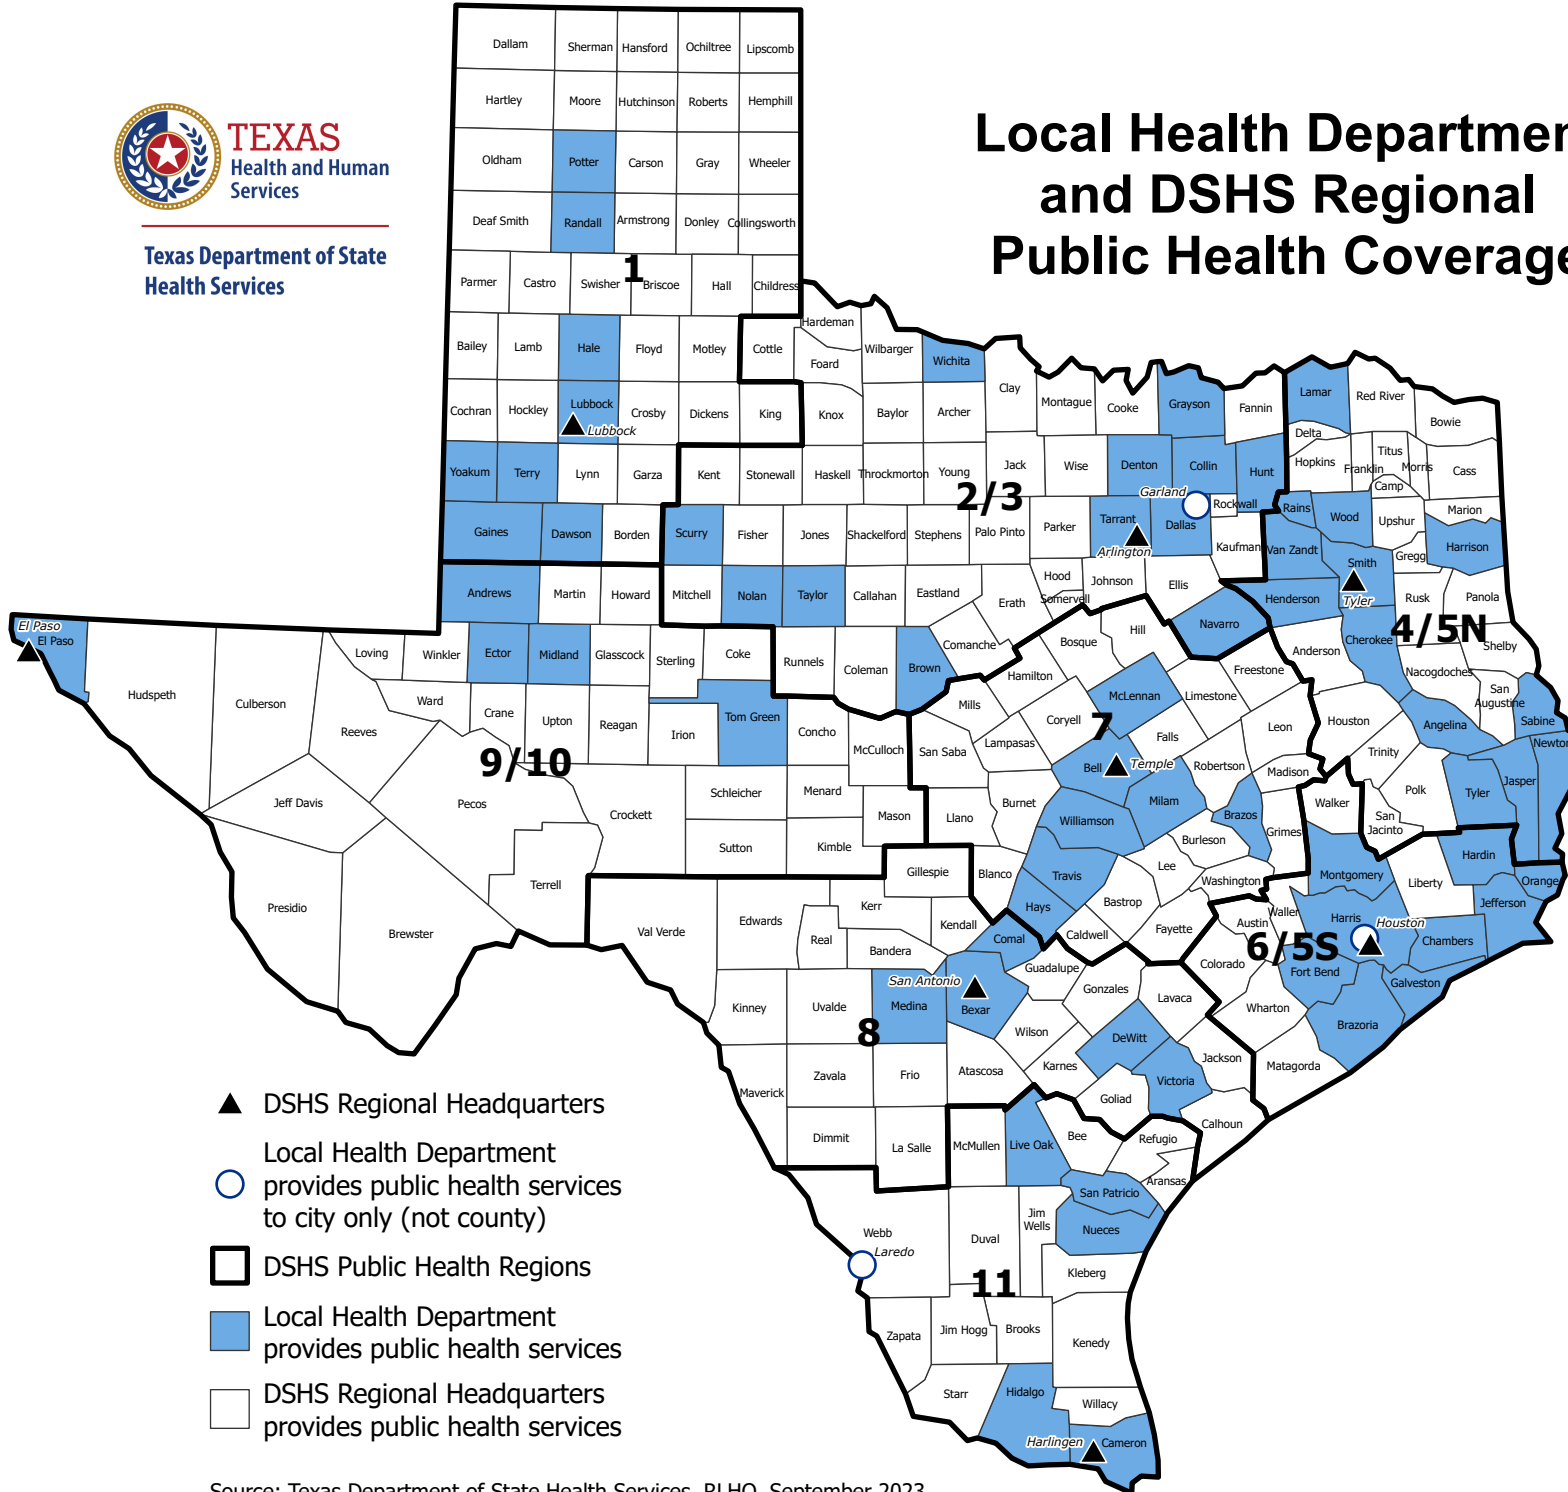

Texas Department of State Health Services

Local Health Department and DSHS Regional Public Health Coverage

- ▲ DSHS Regional Headquarters
- Local Health Department provides public health services to city only (not county)
- ◻ DSHS Public Health Regions
- Local Health Department provides public health services
- DSHS Regional Headquarters provides public health services